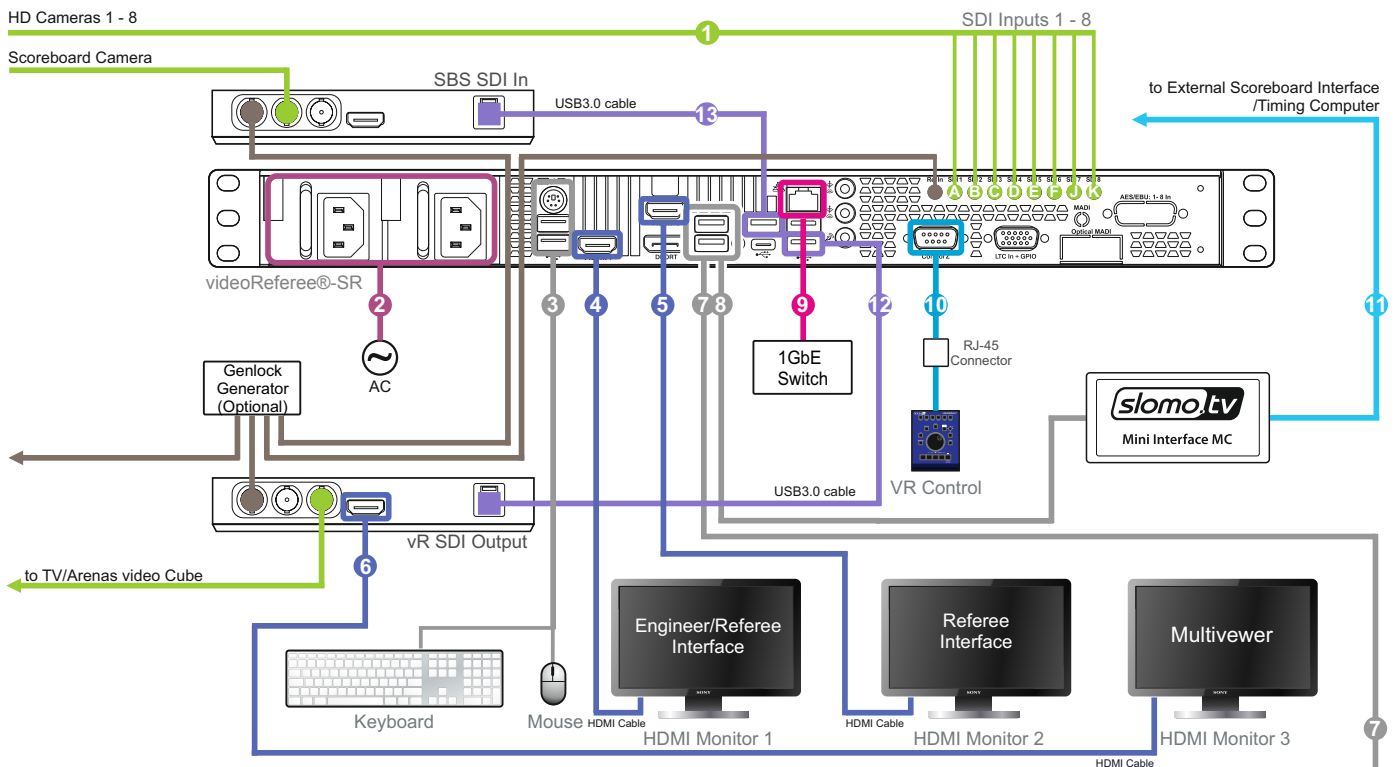

videoReferee® SR with 8 HD cameras + SDI Output and Scoreboard Camera

8-channel HD system for sports video-judging with specialized remote controller (vR Control).

Records 8 HD SDI camera inputs.

- 1 - SDI Inputs 1 - 8
- A - Camera 1
- B - Camera 2
- C - Camera 3
- D - Camera 4
- E - Camera 5
- F - Camera 6
- J - Camera 7
- K - Camera 8
- 2 - AC110/220 V 60/50Hz
- 3 - Keyboard and Mouse
- 4 - 1920 x 1080 - Engineer/Referee Interface
- 5 - 1920 x 1080 - Referee Interface
- 6 - 1920 x 1080 - Multiviewer
- 7 - VR Keypad
- 8 - Timing Device Interface
- 9 - Slomo 1 Gb Ethernet
- 10 - VR Remote Control
- 11 - Timing Device Interface
- 12 - SDI Output
- 13 - SCB SDI In

Use Slomo 900.003.043.10 Cable for BNC Connections 1