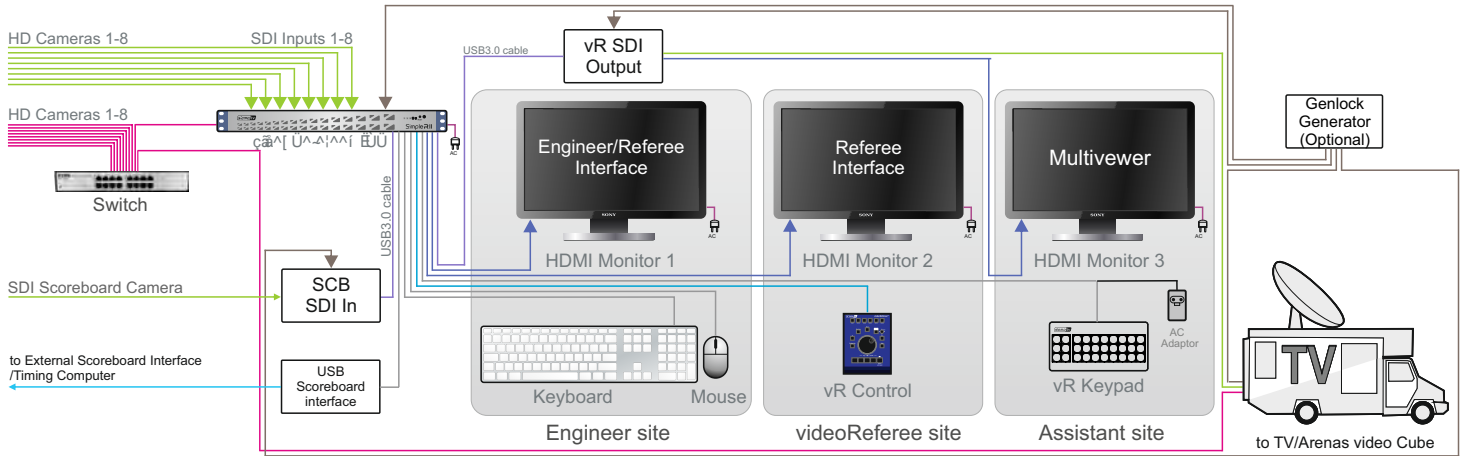

videoReferee® SR with 8 HD cameras + SDI Output and Scoreboard Camera

8-channel HD system for sports video-judging with specialized remote controller (vR Control).

Records 8 HD SDI camera inputs.

- 1 - SDI Inputs 1 - 8
- A - Camera 1
- B - Camera 2
- C - Camera 3
- D - Camera 4
- E - Camera 5
- F - Camera 6
- J - Camera 7
- K - Camera 8
- 2 - AC110/220 V 60/50Hz
- 3 - Keyboard and Mouse
- 4 - 1920 x 1080 - Engineer/Referee Interface
- 5 - 1920 x 1080 - Referee Interface
- 6 - 1920 x 1080 - Multiviewer
- 7 - VR Keypad
- 8 - Timing Device Interface
- 9 - Slomo 1 Gb Ethernet
- 10 - VR Remote Control
- 11 - Timing Device Interface
- 12 - SDI Output
- 13 - SCB SDI In

Use Slomo 900.003.043.10 Cable for BNC Connections 1