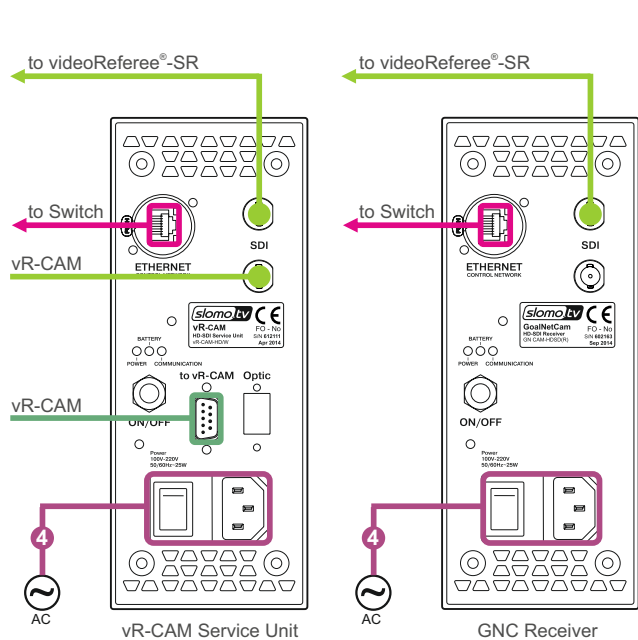

videoReferee® SR with 8 HD cameras + SDI Output and Scoreboard Camera

8-channel HD system for sports video-judging with specialized remote controller (vR Control).

Records 8 HD SDI camera inputs.

- 1 - SDI Inputs 1 - 8
- A - Camera 1
- B - Camera 2
- C - Camera 3
- D - Camera 4
- E - Camera 5
- F - Camera 6
- J - Camera 7
- K - Camera 8
- 2 - AC110/220 V 60/50Hz
- 3 - Keyboard and Mouse
- 4 - 1920 x 1080 - Engineer/Referee Interface
- 5 - 1920 x 1080 - Referee Interface
- 6 - 1920 x 1080 - Multiviewer
- 7 - VR Keypad
- 8 - Timing Device Interface
- 9 - Slomo 1 Gb Ethernet
- 10 - VR Remote Control
- 11 - Timing Device Interface
- 12 - SDI Output
- 13 - SCB SDI In

Use Slomo 900.003.043.10 Cable for BNC Connections 1