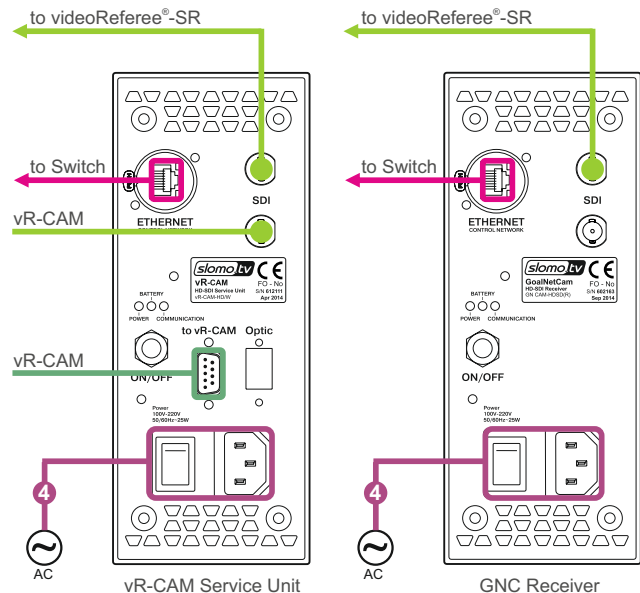

videoReferee® - SR with 8 HD cameras + SDI Output

8-channel HD system for sports video-judging with specialized remote controller (vR Control).
Records 8 HD SDI camera inputs.

- 1 - SDI Inputs 1 - 8
- A - Camera 1
- B - Camera 2
- C - Camera 3
- D - Camera 4
- E - Camera 5
- F - Camera 6
- J - Camera 7
- K - Camera 8
- 2 - AC110/220 V 60/50Hz
- 3 - Keyboard and Mouse
- 4 - 1920 x 1080 - Engineer/Referee Interface
- 5 - 1920 x 1080 - Referee Interface
- 6 - VR Keypad
- 7 - Timing Device Interface
- 8 - Slomo 1 Gb Ethernet
- 9 - VR Remote Control
- 10 - Timing Device Interface
- 11 - SDI Output

Use Slomo 900.003.043.10 Cable for BNC Connections 1