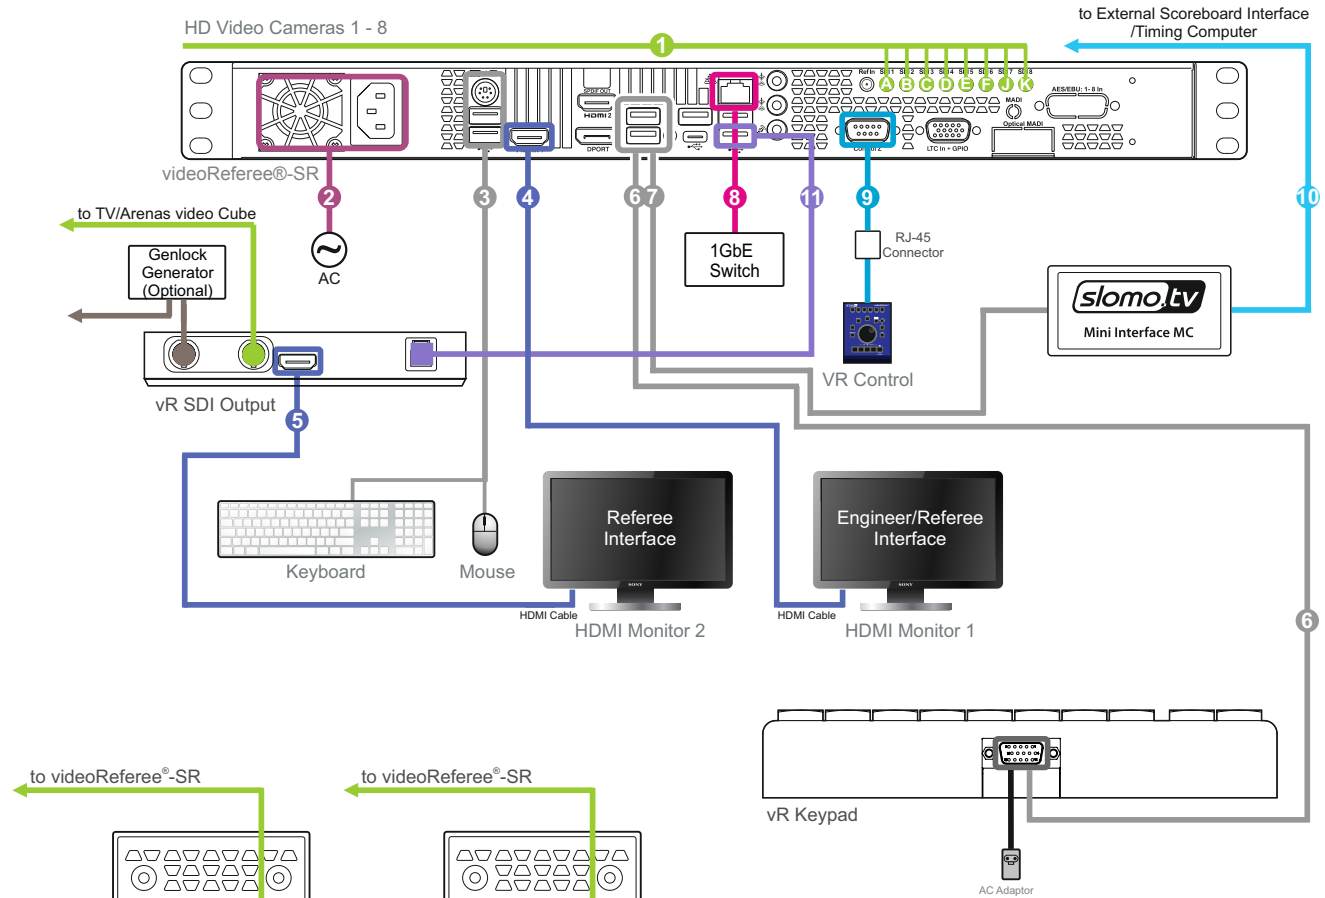

videoReferee® - SR with 8 HD cameras + SDI Output

8-channel HD system for sports video-judging with specialized remote controller (vR Control).
Records 8 HD SDI camera inputs.

- 1 - SDI Inputs 1 - 8
- A - Camera 1
- B - Camera 2
- C - Camera 3
- D - Camera 4
- E - Camera 5
- F - Camera 6
- J - Camera 7
- K - Camera 8
- 2 - AC110/220 V 60/50Hz
- 3 - Keyboard and Mouse
- 4 - 1920 x 1080 - Engineer/Referee Interface
- 5 - 1920 x 1080 - Referee Interface
- 6 - VR Keypad
- 7 - Timing Device Interface
- 8 - Slomo 1 Gb Ethernet
- 9 - VR Remote Control
- 10 - Timing Device Interface
- 11 - SDI Output

Use Slomo 900.003.043.10 Cable for BNC Connections 1