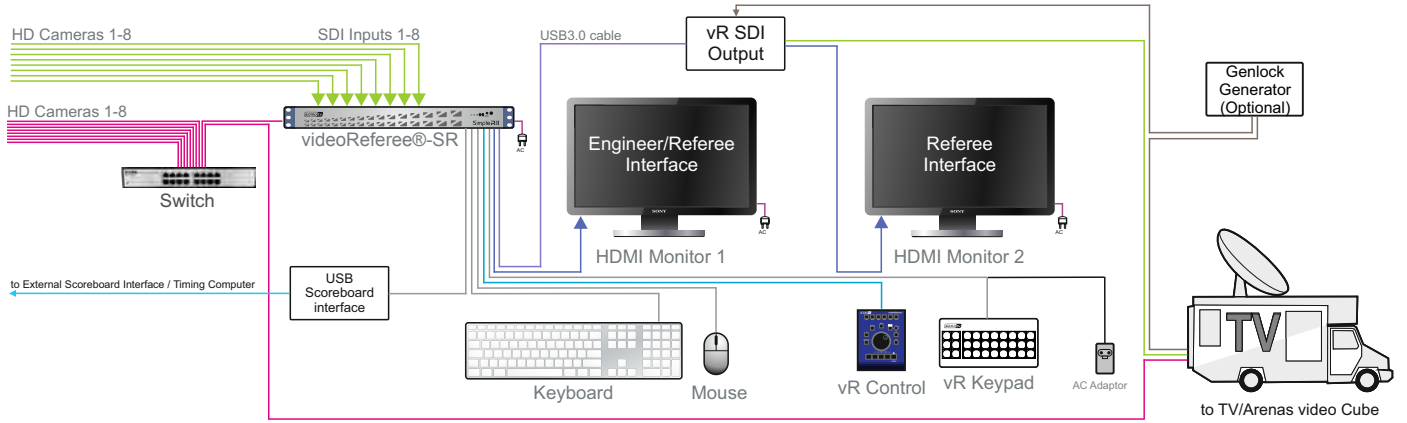

videoReferee® - SR with 8 HD cameras + SDI Output

8-channel HD system for sports video-judging with specialized remote controller (vR Control).
Records 8 HD SDI camera inputs.

- 1 - SDI Inputs 1 - 8
- A - Camera 1
- B - Camera 2
- C - Camera 3
- D - Camera 4
- E - Camera 5
- F - Camera 6
- J - Camera 7
- K - Camera 8
- 2 - AC110/220 V 60/50Hz
- 3 - Keyboard and Mouse
- 4 - 1920 x 1080 - Engineer/Referee Interface
- 5 - 1920 x 1080 - Referee Interface
- 6 - VR Keypad
- 7 - Timing Device Interface
- 8 - Slomo 1 Gb Ethernet
- 9 - VR Remote Control
- 10 - Timing Device Interface
- 11 - SDI Output

Use Slomo 900.003.043.10 Cable for BNC Connections 1