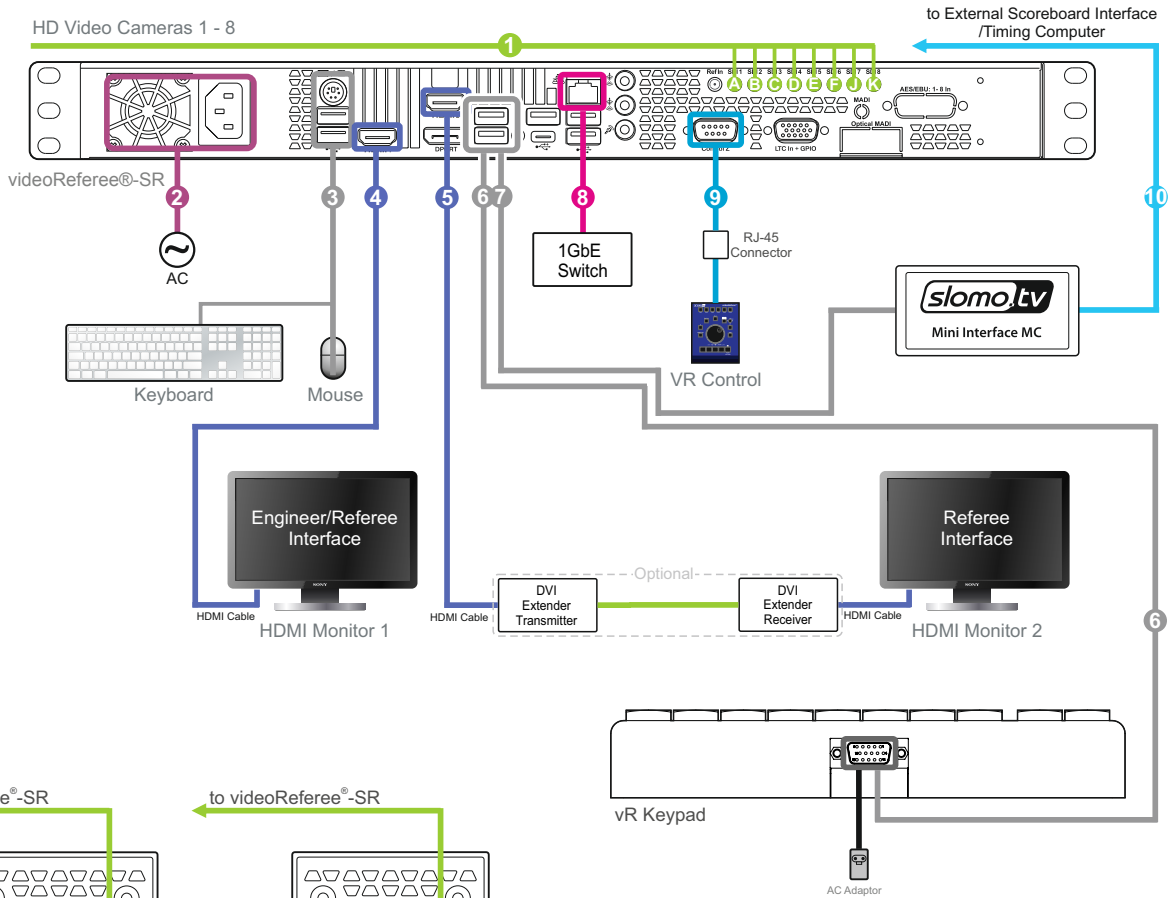

videoReferee® - SR with 8 HD cameras and 2 work places

8-channel HD system for sports video-judging with specialized remote controller (vR Control).

Records 8 HD SDI camera inputs.

- 1 - SDI Inputs 1 - 8
- A - Camera 1
- B - Camera 2
- C - Camera 3
- D - Camera 4
- E - Camera 5
- F - Camera 6
- J - Camera 7
- K - Camera 8
- 2 - AC110/220 V 60/50Hz
- 3 - Keyboard and Mouse
- 4 - 1920 x 1080 - Engineer/Referee Interface
- 5 - 1920 x 1080 - Referee Interface
- 6 - VR Keypad
- 7 - Timing Device Interface
- 8 - Slomo 1 Gb Ethernet
- 9 - VR Remote Control
- 10 - Timing Device Interface

Use Slomo 900.003.043.10 Cable for BNC Connections 1