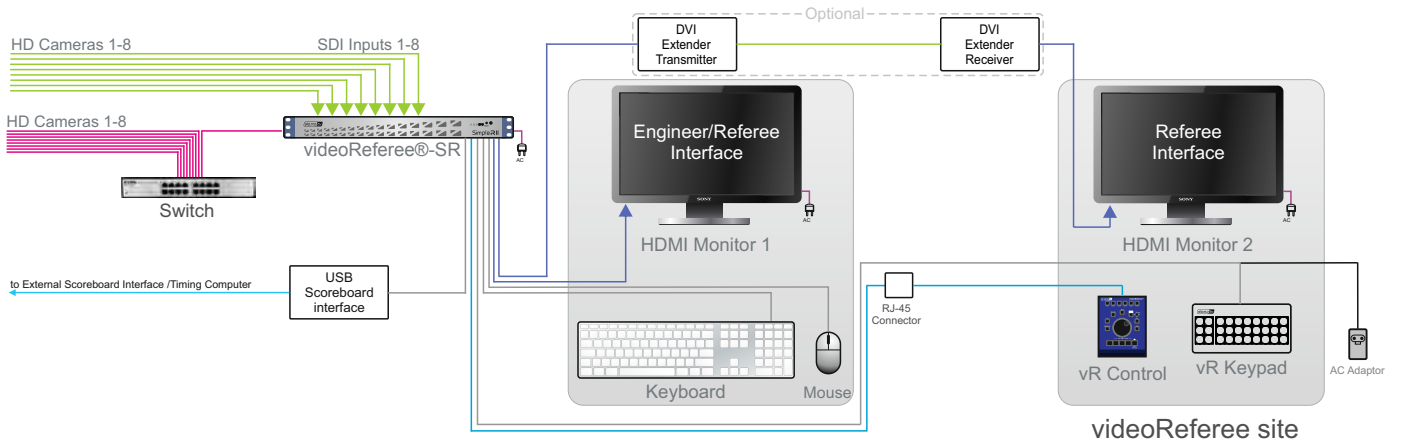

videoReferee® - SR with 8 HD cameras and 2 work places

8-channel HD system for sports video-judging with specialized remote controller (vR Control).

Records 8 HD SDI camera inputs.

- 1 - SDI Inputs 1 - 8
- A - Camera 1
- B - Camera 2
- C - Camera 3
- D - Camera 4
- E - Camera 5
- F - Camera 6
- J - Camera 7
- K - Camera 8
- 2 - AC110/220 V 60/50Hz
- 3 - Keyboard and Mouse
- 4 - 1920 x 1080 - Engineer/Referee Interface
- 5 - 1920 x 1080 - Referee Interface
- 6 - VR Keypad
- 7 - Timing Device Interface
- 8 - Slomo 1 Gb Ethernet
- 9 - VR Remote Control
- 10 - Timing Device Interface

Use Slomo 900.003.043.10 Cable for BNC Connections 1