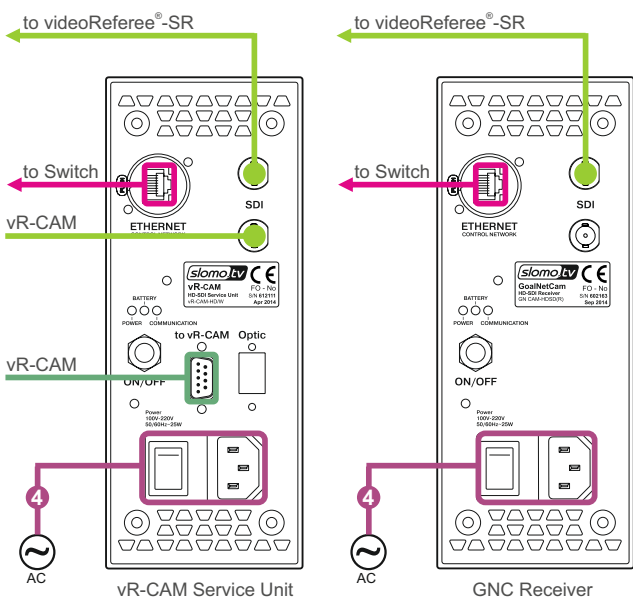

videoReferee® - SR with 8 HD cameras and 2 work places

8-channel HD system for sports video-judging with specialized remote controller (vR Control).

Records 8 HD SDI camera inputs.

- 1 - SDI Inputs 1 - 8
- A - Camera 1
- B - Camera 2
- C - Camera 3
- D - Camera 4
- E - Camera 5
- F - Camera 6
- J - Camera 7
- K - Camera 8
- 2 - AC110/220 V 60/50Hz
- 3 - Keyboard and Mouse
- 4 - 1920 x 1080 - Engineer/Referee Interface
- 5 - 1920 x 1080 - Referee Interface
- 6 - VR Keypad
- 7 - Timing Device Interface
- 8 - Slomo 1 Gb Ethernet
- 9 - VR Remote Control
- 10 - Timing Device Interface

Use Slomo 900.003.043.10 Cable for BNC Connections 1