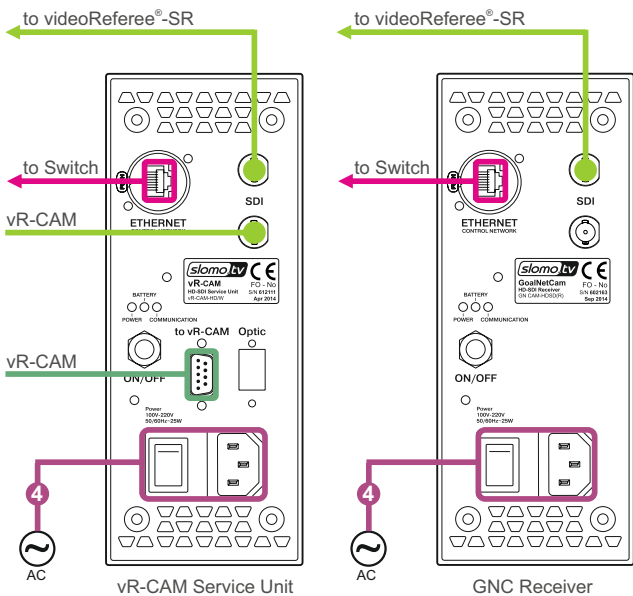

videoReferee® SR with 8 HD cameras

8-channel HD system for sports video-judging with specialized remote controller (vR Control).
Records 8 HD SDI camera inputs.

- 1 - SDI Inputs 1 - 8
 - A - Camera 1
 - B - Camera 2
 - C - Camera 3
 - D - Camera 4
 - E - Camera 5
 - F - Camera 6
 - J - Camera 7
 - K - Camera 8
- 2 - AC110/220 V 60/50Hz
- 3 - Keyboard and Mouse
- 4 - 1920 x 1080 - Engineer/Referee Interface
- 5 - 1920 x 1080 - Referee Interface
- 6 - VR Keypad
- 7 - Timing Device Interface
- 8 - Slomo 1 Gb Ethernet
- 9 - VR Remote Control
- 10 - Timing Device Interface