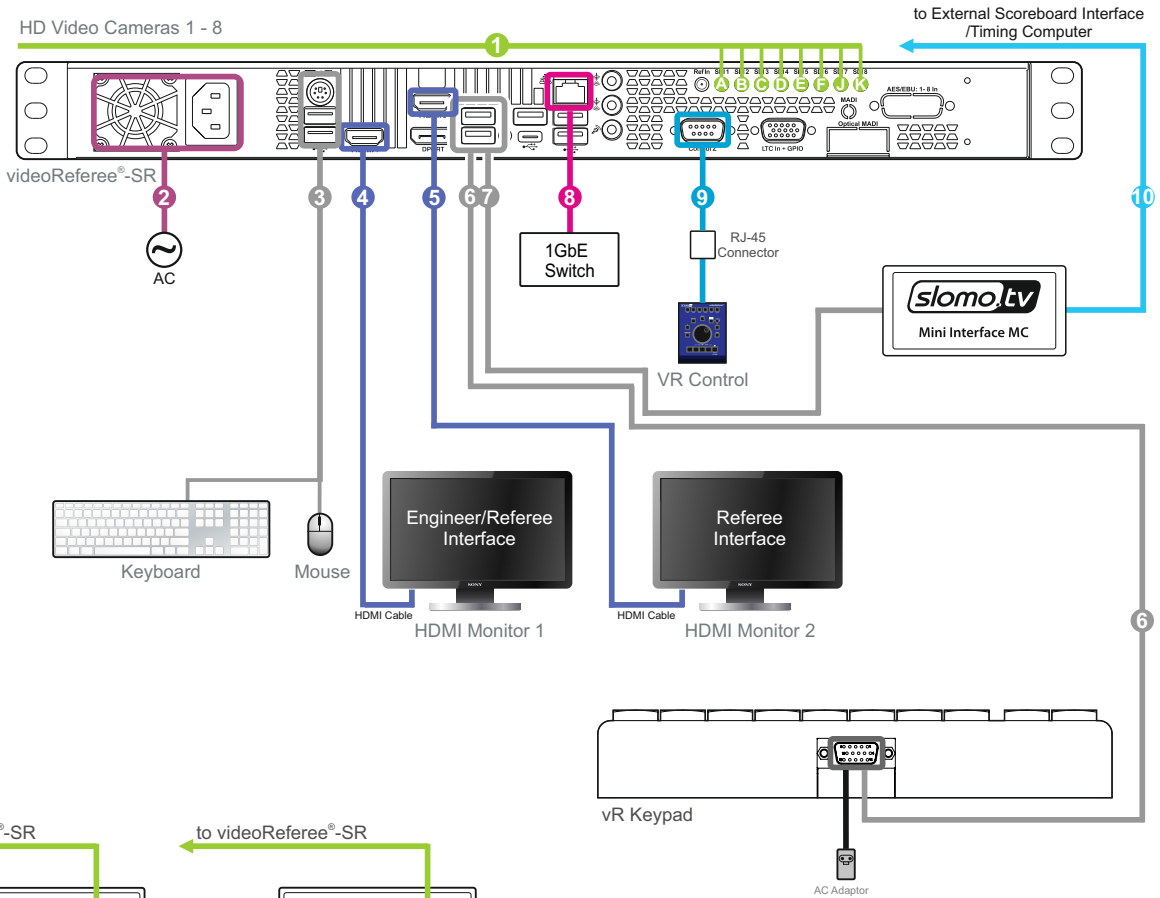

videoReferee® SR with 8 HD cameras

8-channel HD system for sports video-judging with specialized remote controller (vR Control).
Records 8 HD SDI camera inputs.

- 1 - SDI Inputs 1 - 8
 - A - Camera 1
 - B - Camera 2
 - C - Camera 3
 - D - Camera 4
 - E - Camera 5
 - F - Camera 6
 - J - Camera 7
 - K - Camera 8
- 2 - AC110/220 V 60/50Hz
- 3 - Keyboard and Mouse
- 4 - 1920 x 1080 - Engineer/Referee Interface
- 5 - 1920 x 1080 - Referee Interface
- 6 - VR Keypad
- 7 - Timing Device Interface
- 8 - Slomo 1 Gb Ethernet
- 9 - VR Remote Control
- 10 - Timing Device Interface