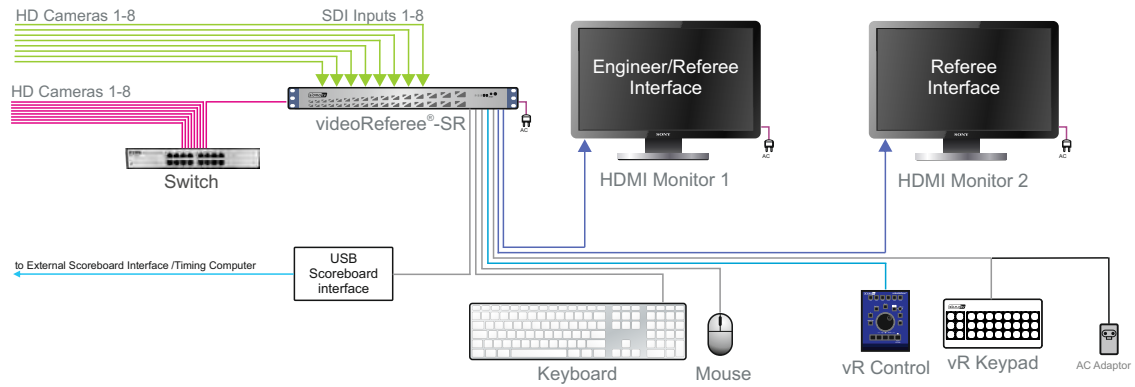

videoReferee® SR with 8 HD cameras

8-channel HD system for sports video-judging with specialized remote controller (vR Control).
Records 8 HD SDI camera inputs.

- 1 - SDI Inputs 1 - 8
 - A - Camera 1
 - B - Camera 2
 - C - Camera 3
 - D - Camera 4
 - E - Camera 5
 - F - Camera 6
 - J - Camera 7
 - K - Camera 8
- 2 - AC110/220 V 60/50Hz
- 3 - Keyboard and Mouse
- 4 - 1920 x 1080 - Engineer/Referee Interface
- 5 - 1920 x 1080 - Referee Interface
- 6 - VR Keypad
- 7 - Timing Device Interface
- 8 - Slomo 1 Gb Ethernet
- 9 - VR Remote Control
- 10 - Timing Device Interface