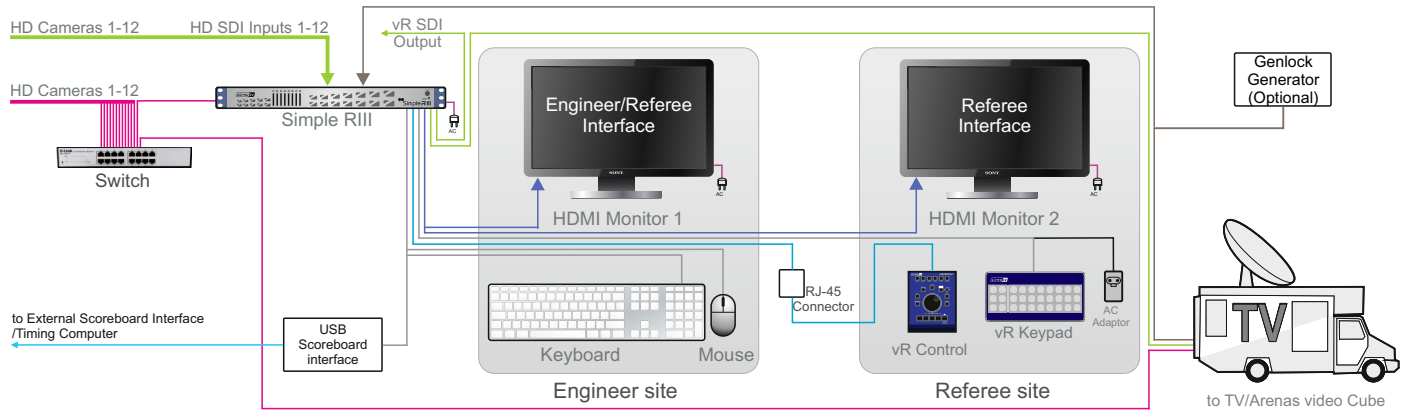

# videoReferee® SR111 with 12 HD cameras and SDI Output option.

12-channel HD system for sports video-refereeing with specialized remote controller (vR Control).

Records 12 HD SDI camera inputs. With Redundant Power Supply Option.

Use Slomo 900.003.043.10 Cable for BNC Connections 1, 11-13