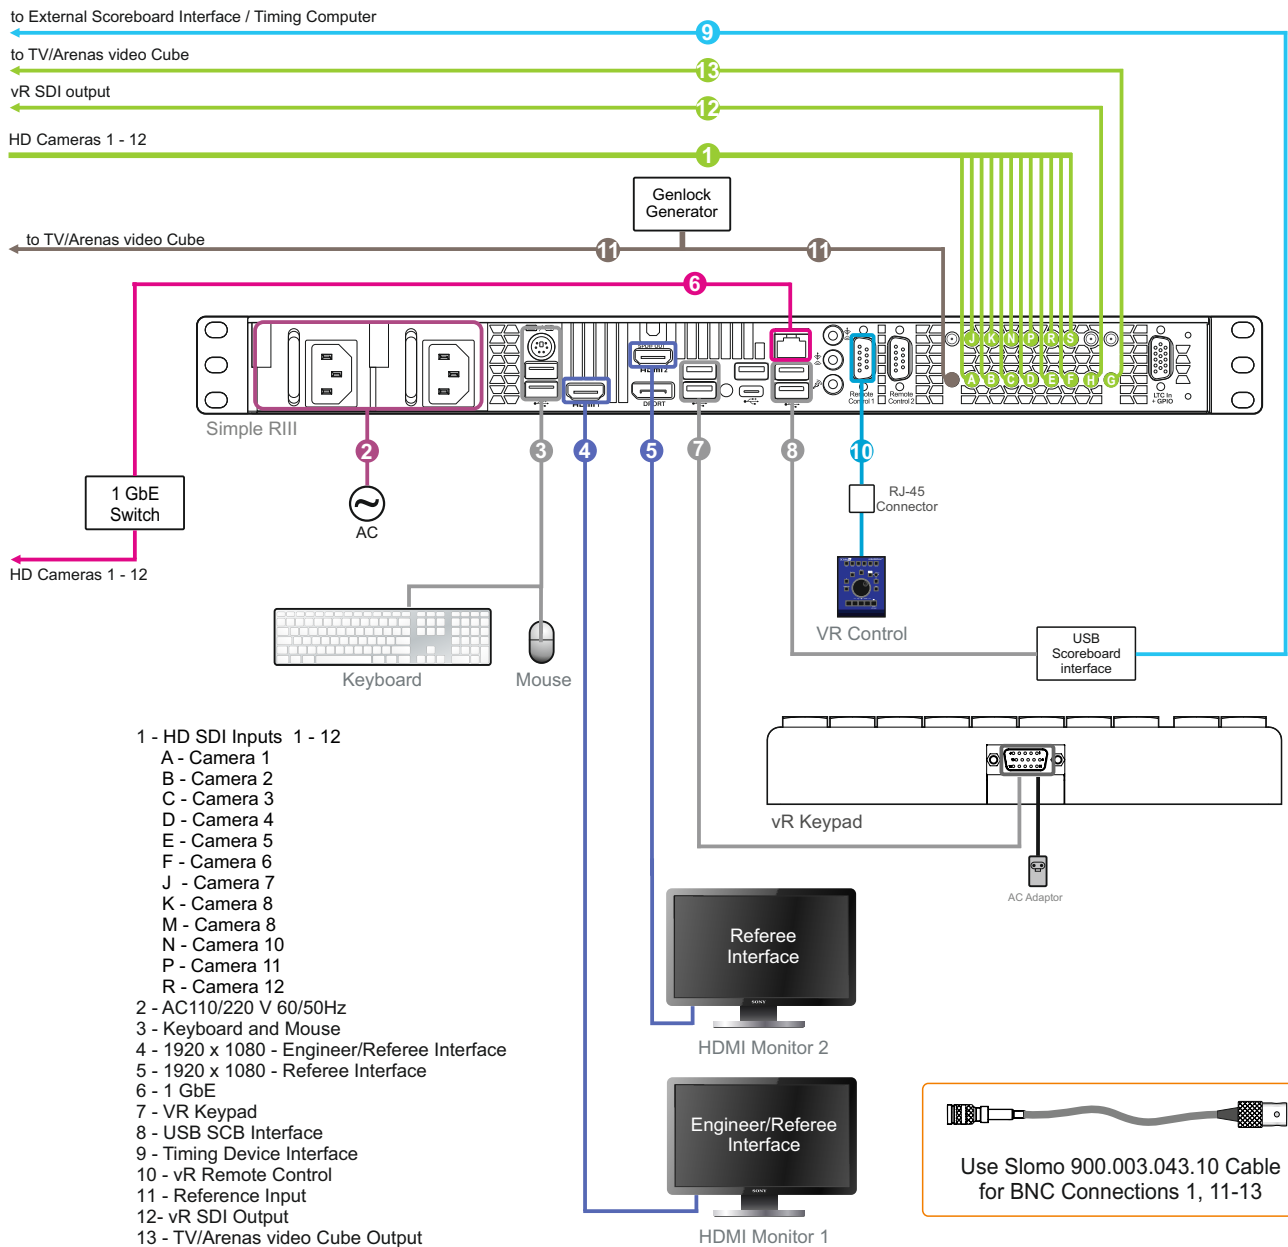

# videoReferee® SR111 with 12 HD cameras and SDI Output option.

12-channel HD system for sports video-refereeing with specialized remote controller (vR Control).

Records 12 HD SDI camera inputs. With Redundant Power Supply Option.

Use Slomo 900.003.043.10 Cable for BNC Connections 1, 11-13