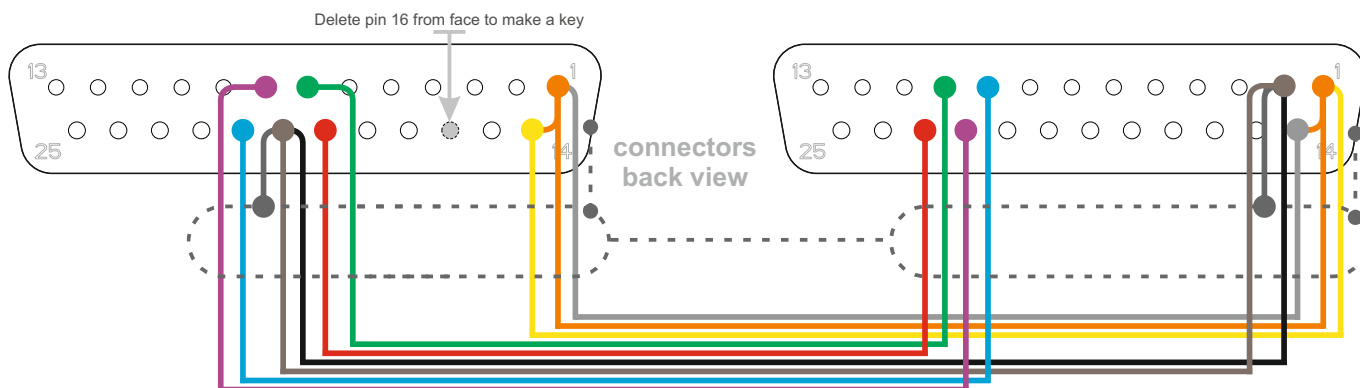

900.008.XXX.01*

Control Z remote control console 25 pin cable

use multicore flexible shielded cable
length upto 15 m

to Video Server (VS)

DB-25M

Stickers:
side **A** - VS
side **B** - slomo.tv

to Control Z

DB-25M

Stickers:
side **A** - 900.008.XXX.01*
side **B** - Control Z

DB-25M (VS)		JLC - upto 15 m	DB-25M (RC)
1, 14	9V	grey, orange, yellow	1, 14
7	Rx+	green	10
8	Tx-	purple	22
16	key		
19	Rx-	red	23
20	GND	black, brown, screen	2, 3, 21
21	Tx+	blue	9

* 900.008.XXX.01 XXX is equal cable length in cm
e.g. XXX=500 is for 500 cm - 900.008.500.01, XXX=999 is for length from 1000 cm to 1500 cm (15 m) - 900.008.999.01