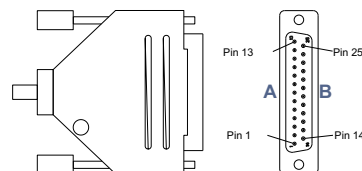

900.008.XXX.01*

Control Z remote control console 25 pin cable

use multicore flexible shielded cable
length upto 15 m

to Video Server (VS)

DB-25M

Stickers:
side **A** - VS
side **B** - slomo.tv

to Control Z

DB-25M

Stickers:
side **A** - 900.008.XXX.01*
side **B** - Control Z

DB-25M (VS)		JLC - upto 15 m	DB-25M (RC)
1, 14	9V	grey, orange, yellow	1, 14
7	Rx+	green	10
8	Tx-	purple	22
16	key		
19	Rx-	red	23
20	GND	black, brown, screen	2, 3, 21
21	Tx+	blue	9

* 900.008.XXX.01 XXX is equal cable length in cm
e.g. XXX=500 is for 500 cm - 900.008.500.01, XXX=999 is for length from 1000 cm to 1500 cm (15 m) - 900.008.999.01