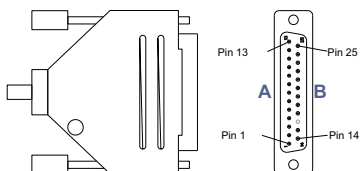

900.008.XXX.01*

Control Z remote control console 25 pin cable

use multicore flexible shielded cable
length upto 15 m

to Video Server (VS)

DB-25M

Stickers:
side **A** - VS
side **B** - slomo.tv

to Control Z

DB-25M

Stickers:
side **A** - 900.008.XXX.01*
side **B** - Control Z

DB-25M (VS)		JLC - upto 15 m	DB-25M (RC)
1, 14	9V	grey, orange, yellow	1, 14
7	Rx+	green	10
8	Tx-	purple	22
16	key		
19	Rx-	red	23
20	GND	black, brown, screen	2, 3, 21
21	Tx+	blue	9

* 900.008.XXX.01 XXX is equal cable length in cm
e.g. XXX=500 is for 500 cm - 900.008.500.01, XXX=999 is for length from 1000 cm to 1500 cm (15 m) - 900.008.999.01