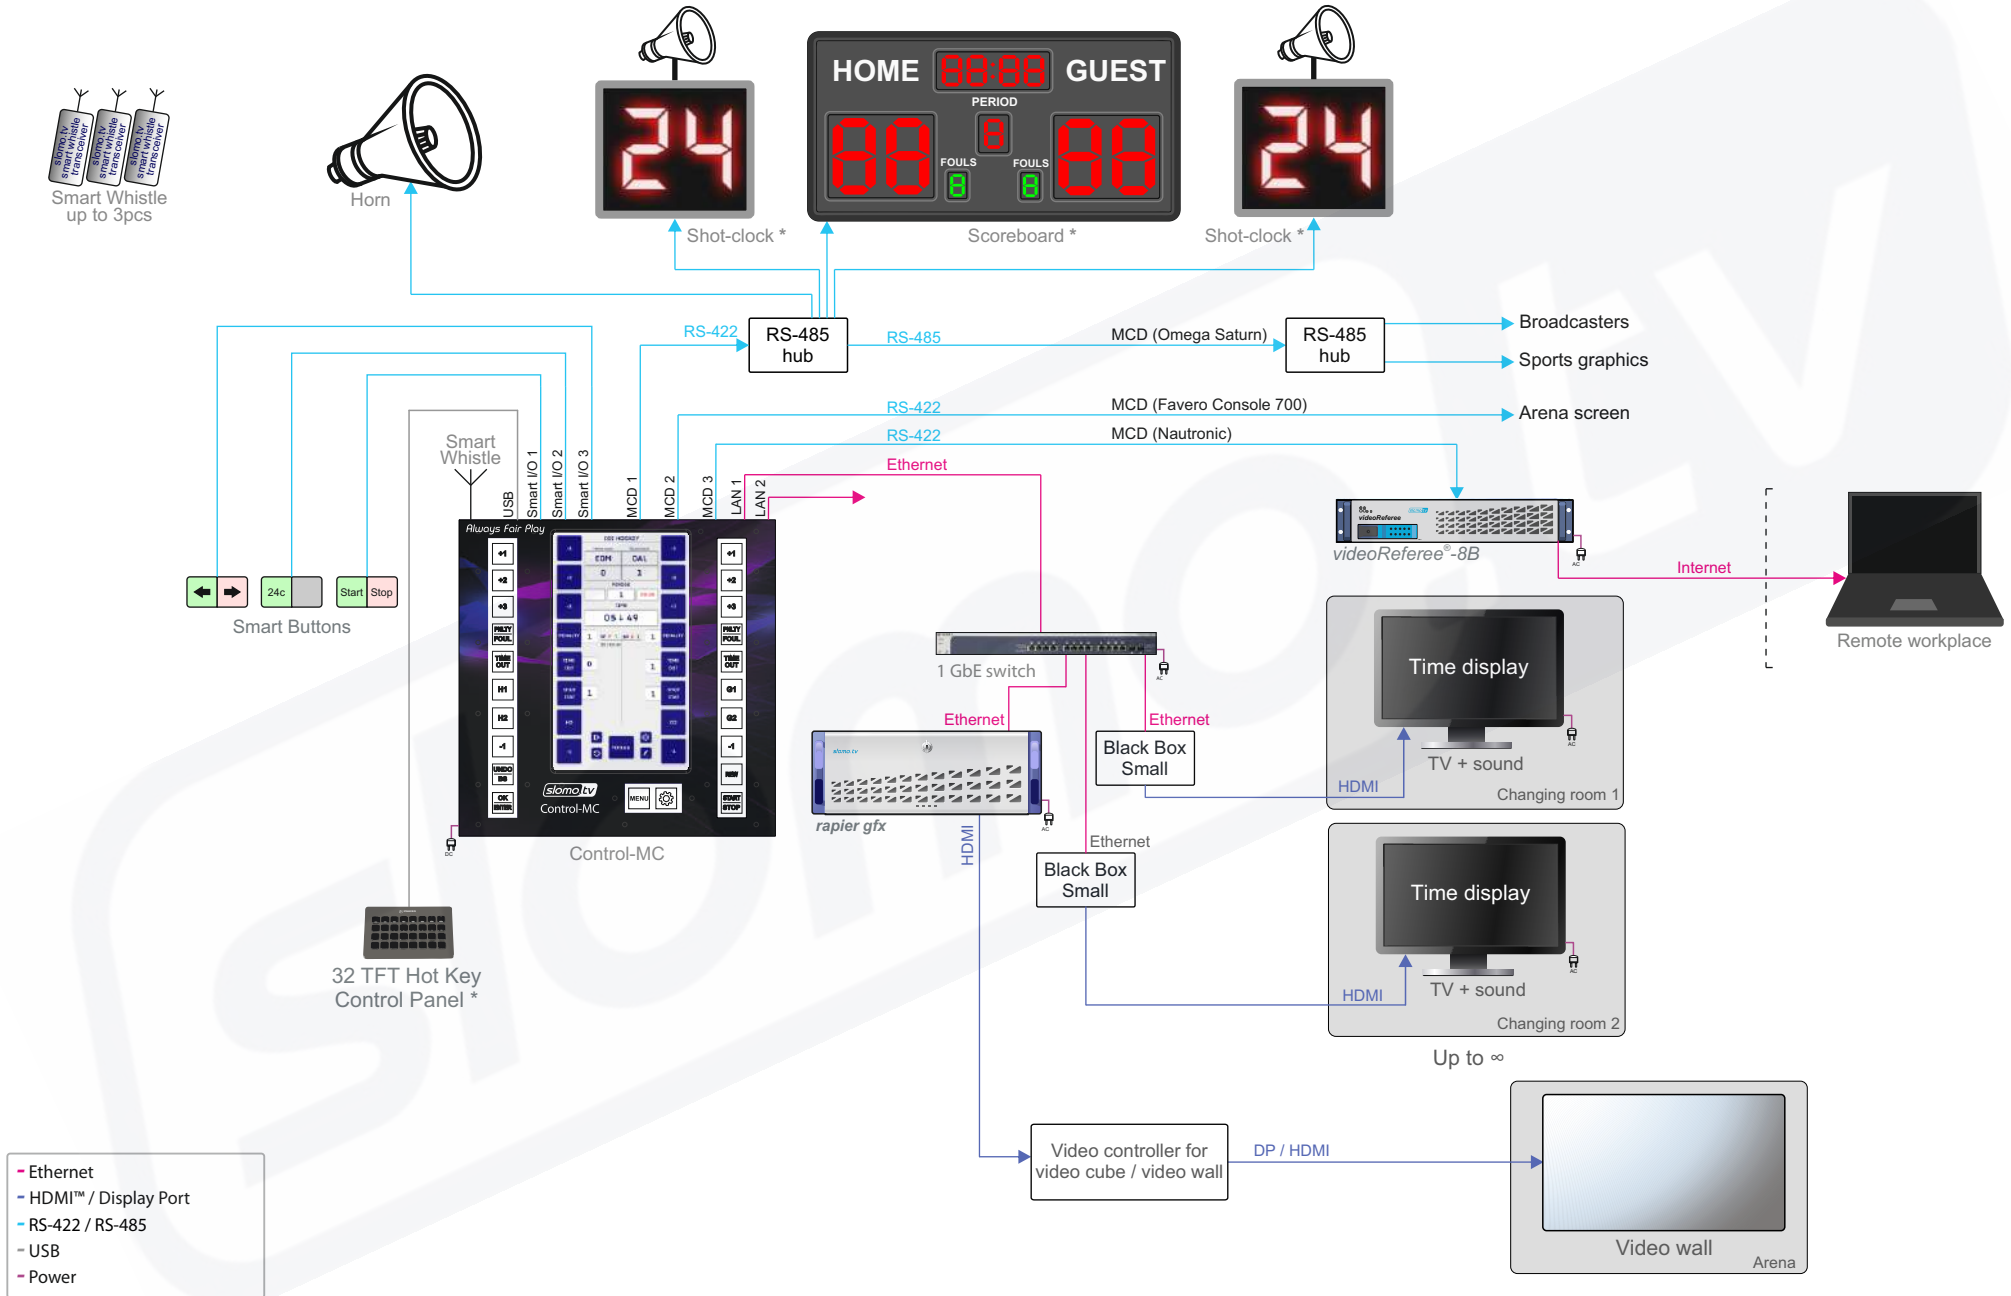

Diagram of Control-MC Scoreboard use in basketball

- Ethernet
- HDMI™ / Display Port
- RS-422 / RS-485
- USB
- Power

MCD - Matchcontroller Data

* - option