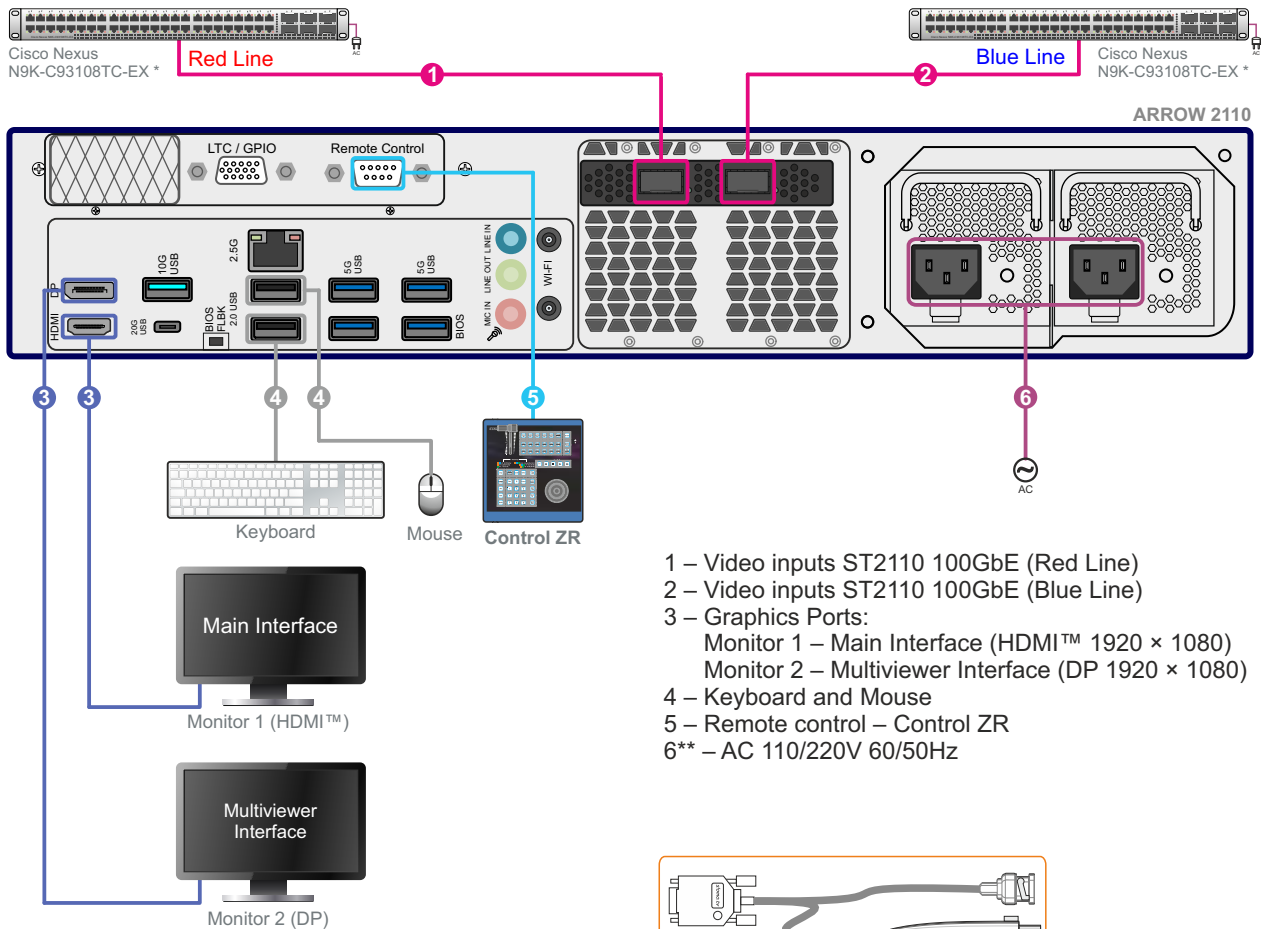

Arrow 2110

Using Arrow 2110 replay server in Redundant Systems with Separation into Red and Blue Subnets

Use Slomo 900.020.040.01 Cable for LTC Input Connection

* – not included
** – redundant power supply option