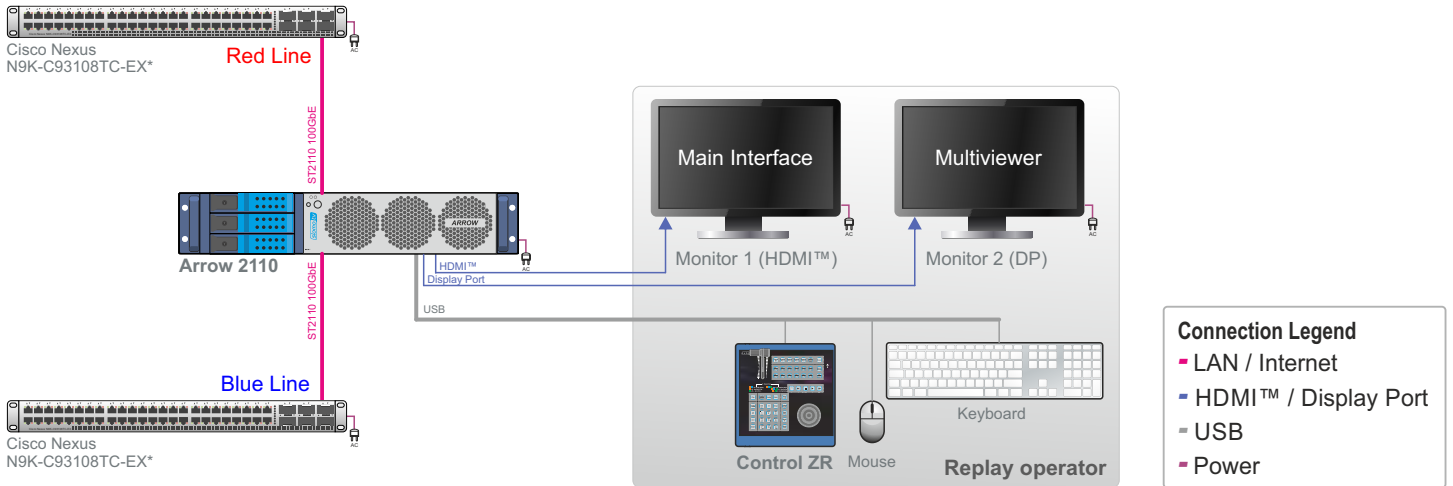

Arrow 2110

Using Arrow 2110 replay server in Redundant Systems with Separation into Red and Blue Subnets

Use Slomo 900.020.040.01 Cable for LTC Input Connection

* – not included
** – redundant power supply option