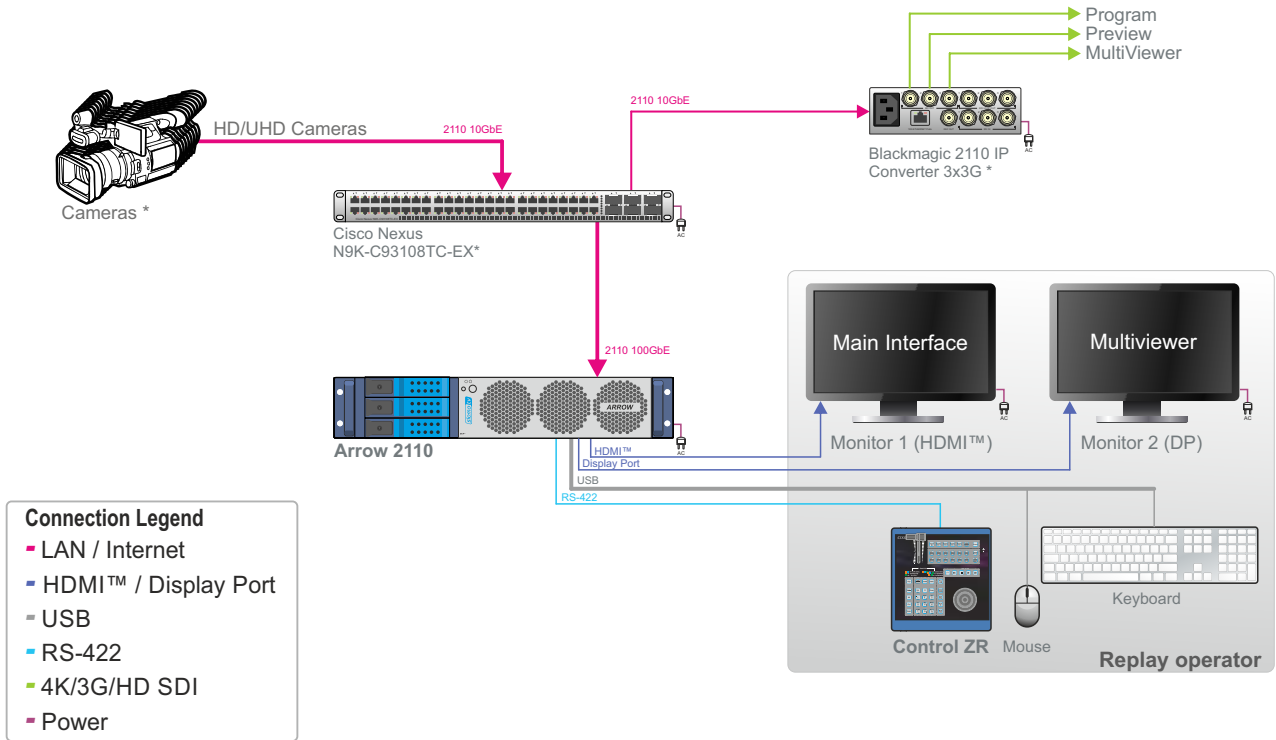

Arrow 2110

Arrow 2110 replay server for use with PGM and PVW outputs.

Use Slomo 900.020.040.01 Cable for LTC Input Connection

* – not included
 ** – redundant power supply option