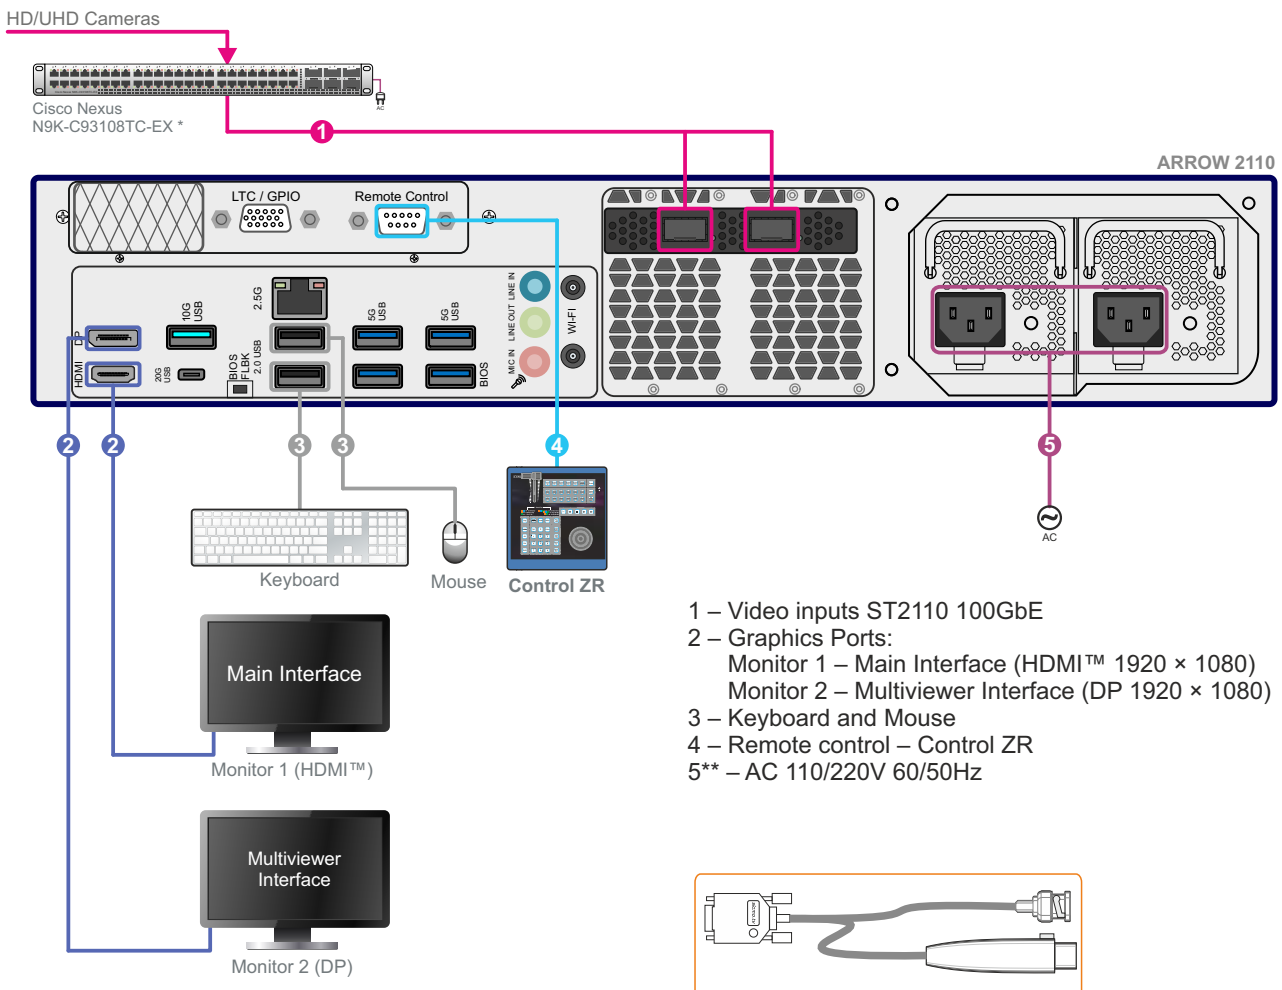

Arrow 2110

Arrow 2110 replay server for use with PGM and PVW outputs.

Use Slomo 900.020.040.01 Cable for LTC Input Connection

* – not included
 ** – redundant power supply option