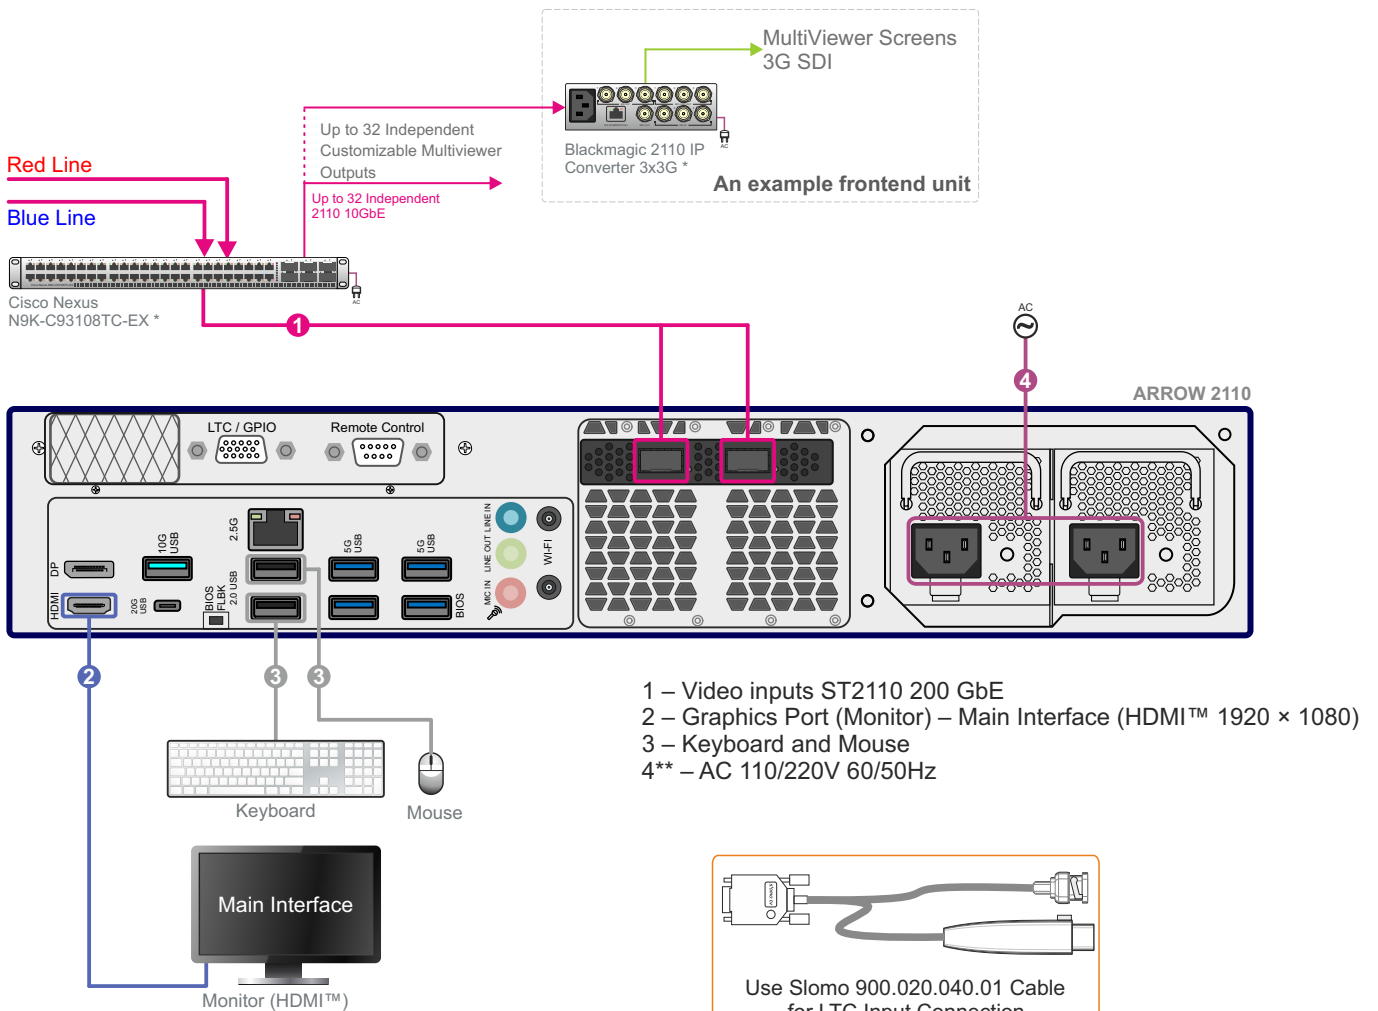

Arrow 2110 MV

Arrow 2110 MV server for use with MultiViewer outputs.

* – not included
** – redundant power supply option