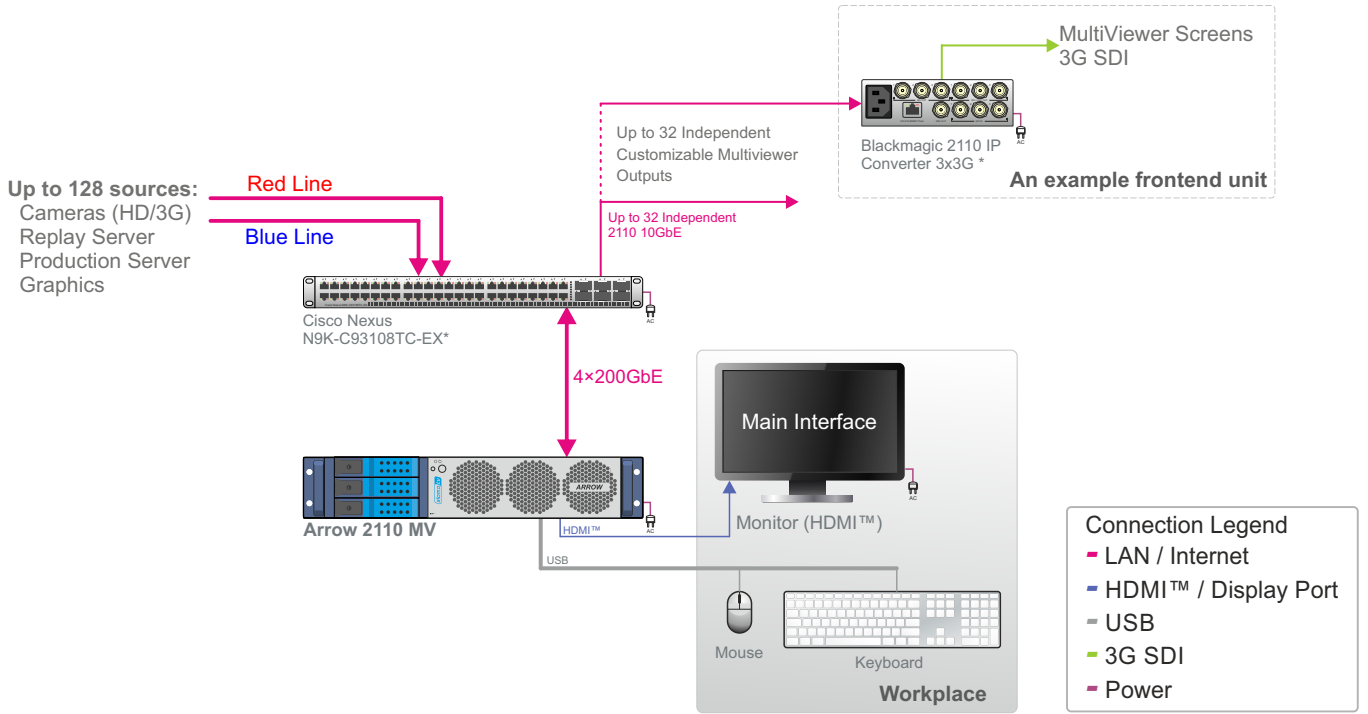

Arrow 2110 MV

Arrow 2110 MV server for use with MultiViewer outputs.

* – not included
** – redundant power supply option